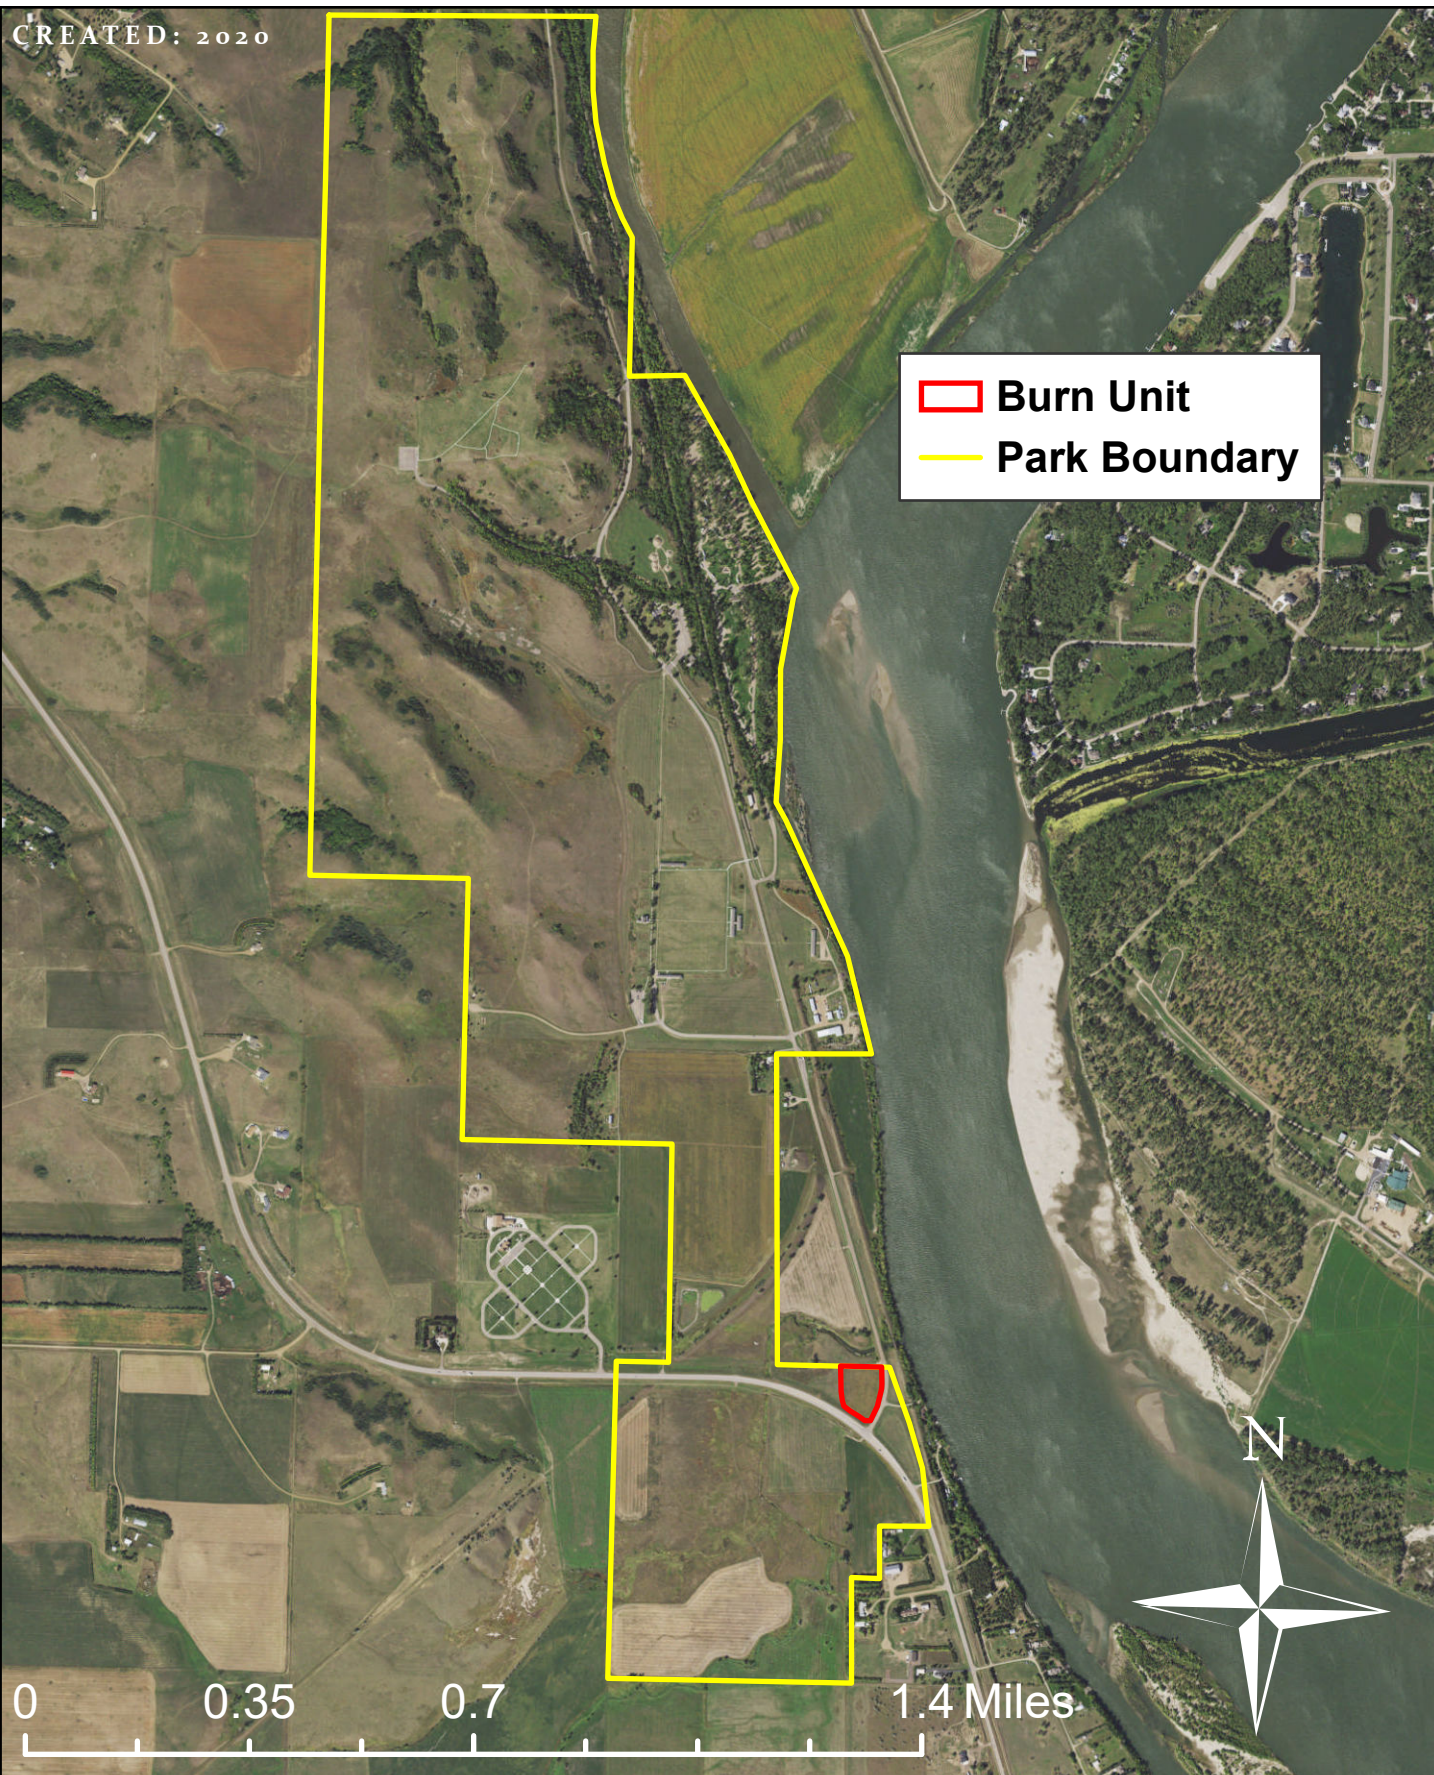

FORT ABRAHAM LINCOLN STATE PARK BURN UNIT 5 OVERVIEW

CREATED: 2020

 **Burn Unit**
 **Park Boundary**

0 0.35 0.7 1.4 Miles